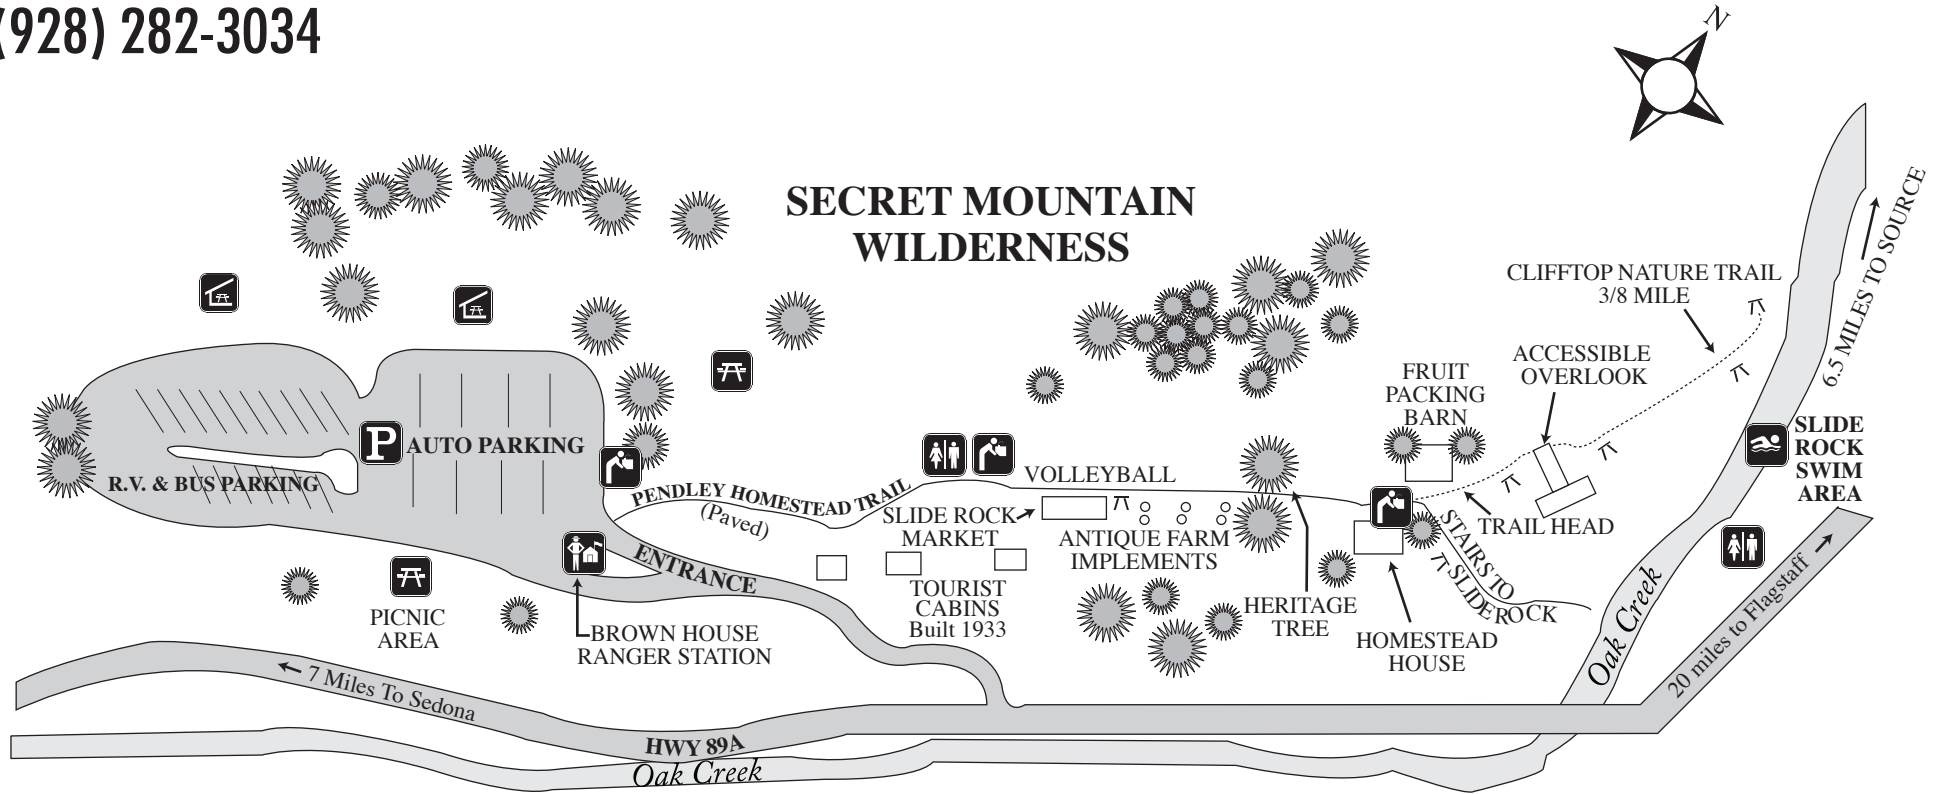

Slide Rock State Park

6871 N. Highway 89A
 Sedona, AZ 86336
 (928) 282-3034

Legend			
	Ranger Station		Parking
	Ramada		Rest Rooms
	Picnic Area		Drinking Fountain
	Swim Area		Bench

Map not to scale
 Please Recycle